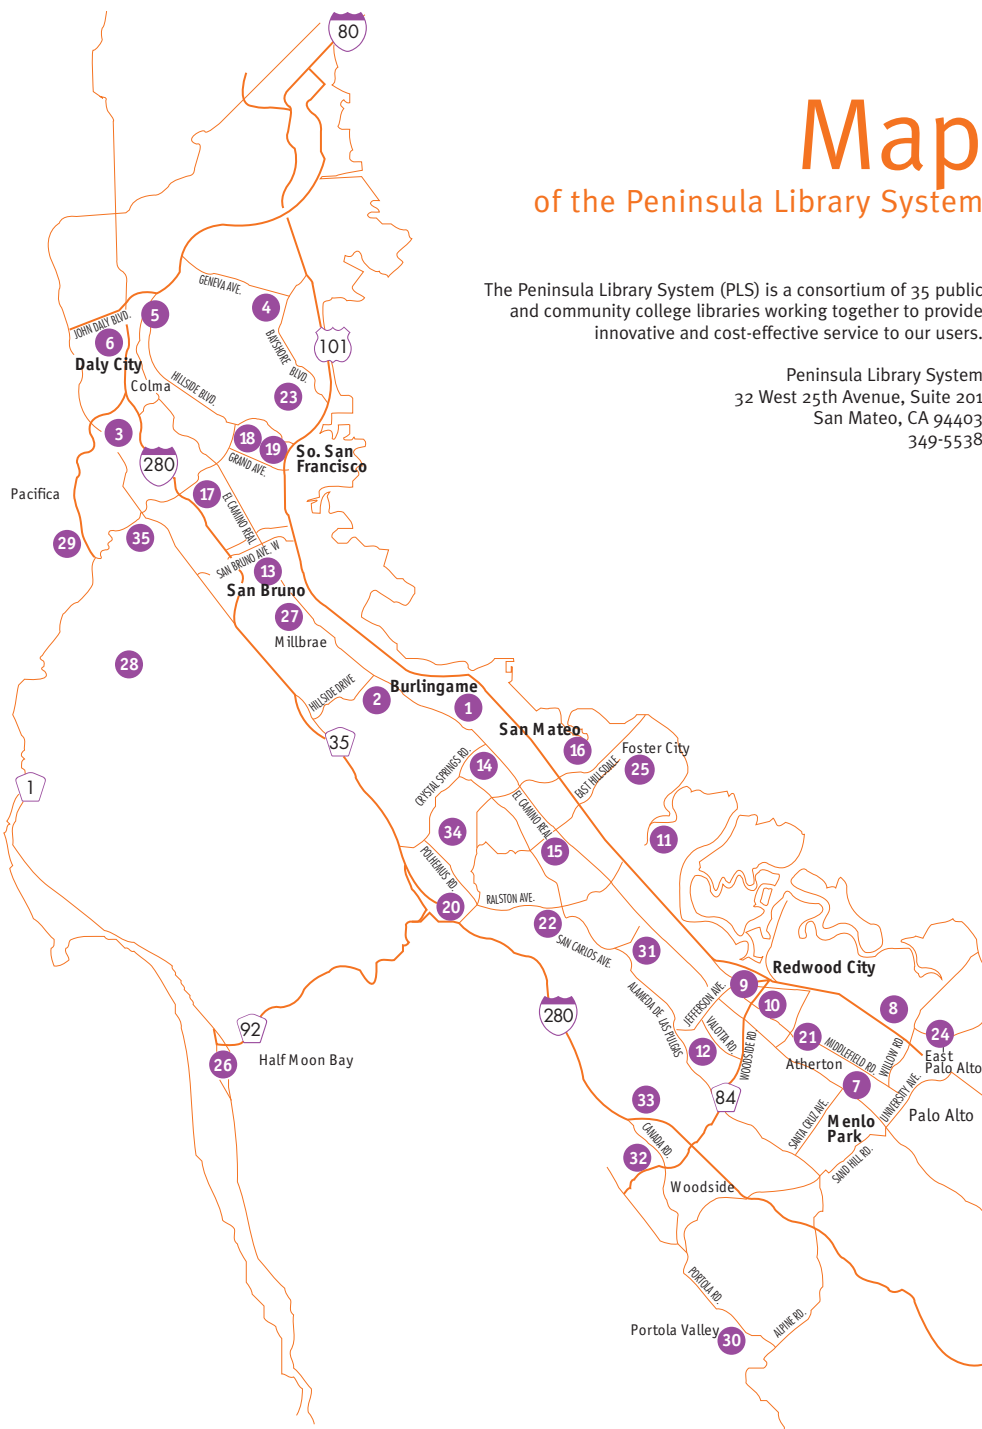

Map

of the Peninsula Library System

The Peninsula Library System (PLS) is a consortium of 35 public and community college libraries working together to provide innovative and cost-effective service to our users.

Peninsula Library System
32 West 25th Avenue, Suite 201
San Mateo, CA 94403
349-5538

Map shows approximate locations only.
For more detailed map, visit us at <http://www.plsinfo.org>