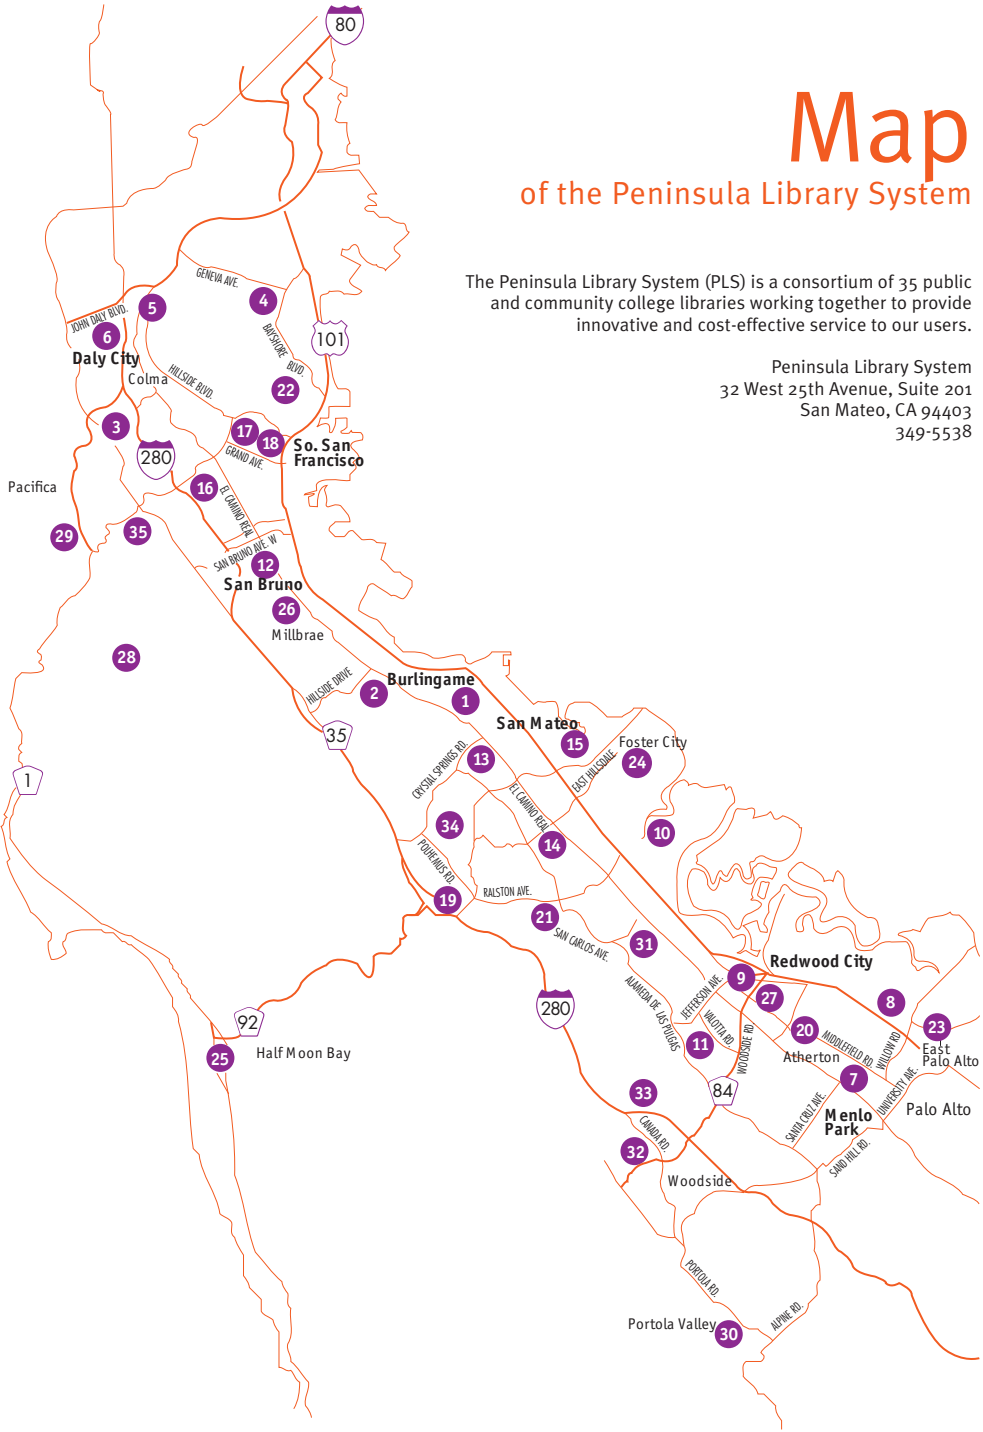

Map of the Peninsula Library System

The Peninsula Library System (PLS) is a consortium of 35 public and community college libraries working together to provide innovative and cost-effective service to our users.

Peninsula Library System
32 West 25th Avenue, Suite 201
San Mateo, CA 94403
349-5538

Map shows approximate locations only.
For more detailed map, visit us at <http://www.plsinfo.org>