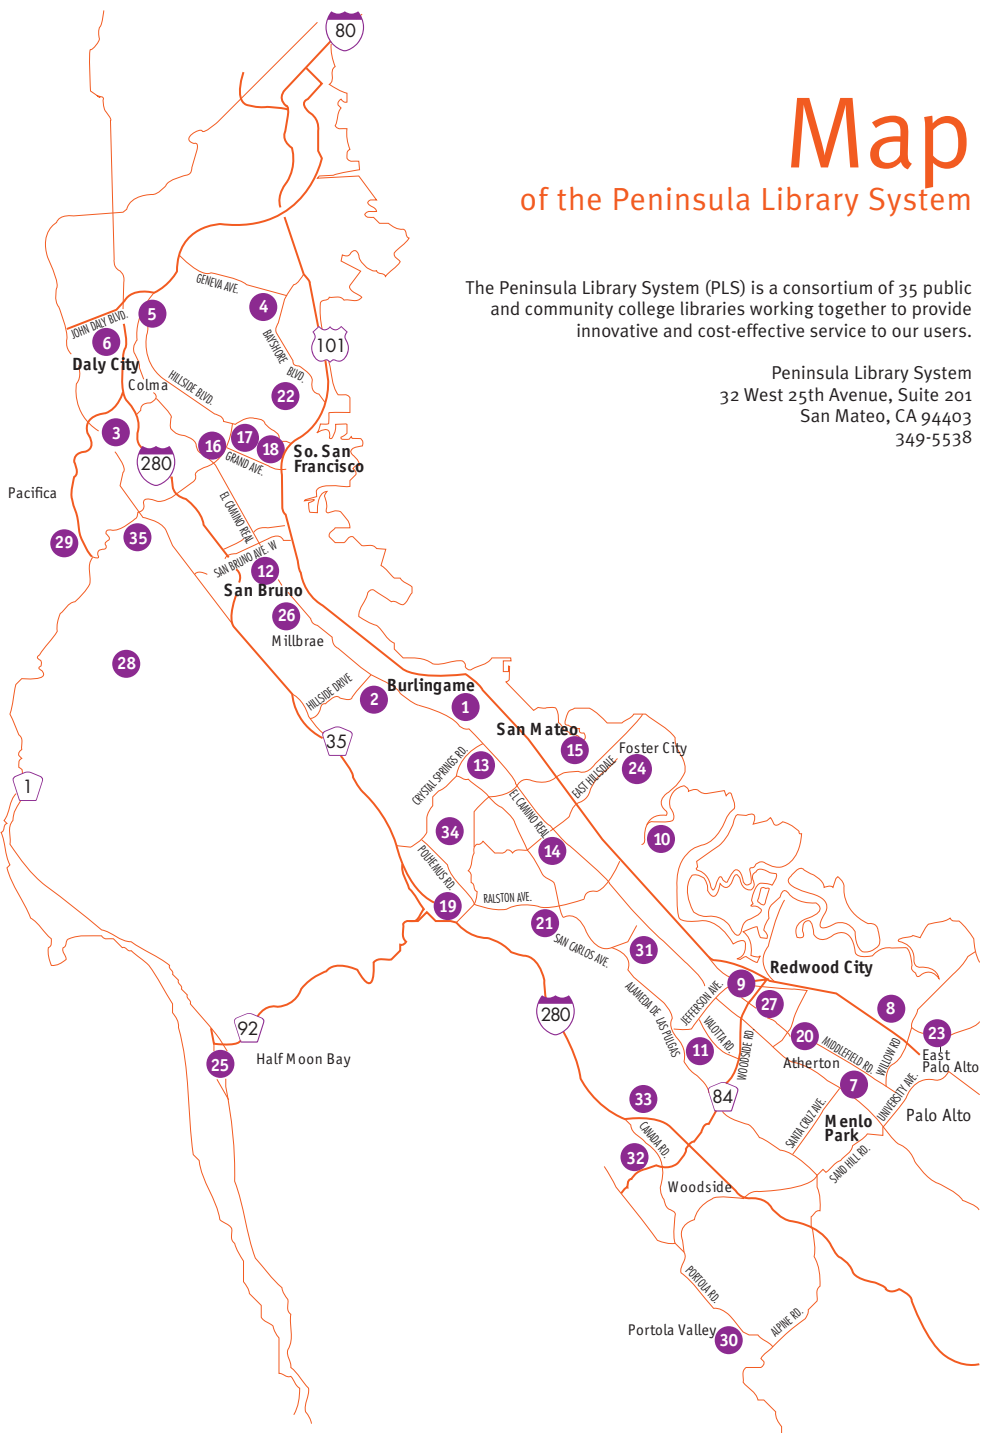

Map of the Peninsula Library System

The Peninsula Library System (PLS) is a consortium of 35 public and community college libraries working together to provide innovative and cost-effective service to our users.

Peninsula Library System
32 West 25th Avenue, Suite 201
San Mateo, CA 94403
349-5538

Map shows approximate locations only.
For more detailed map, visit us at <http://www.plsinfo.org>